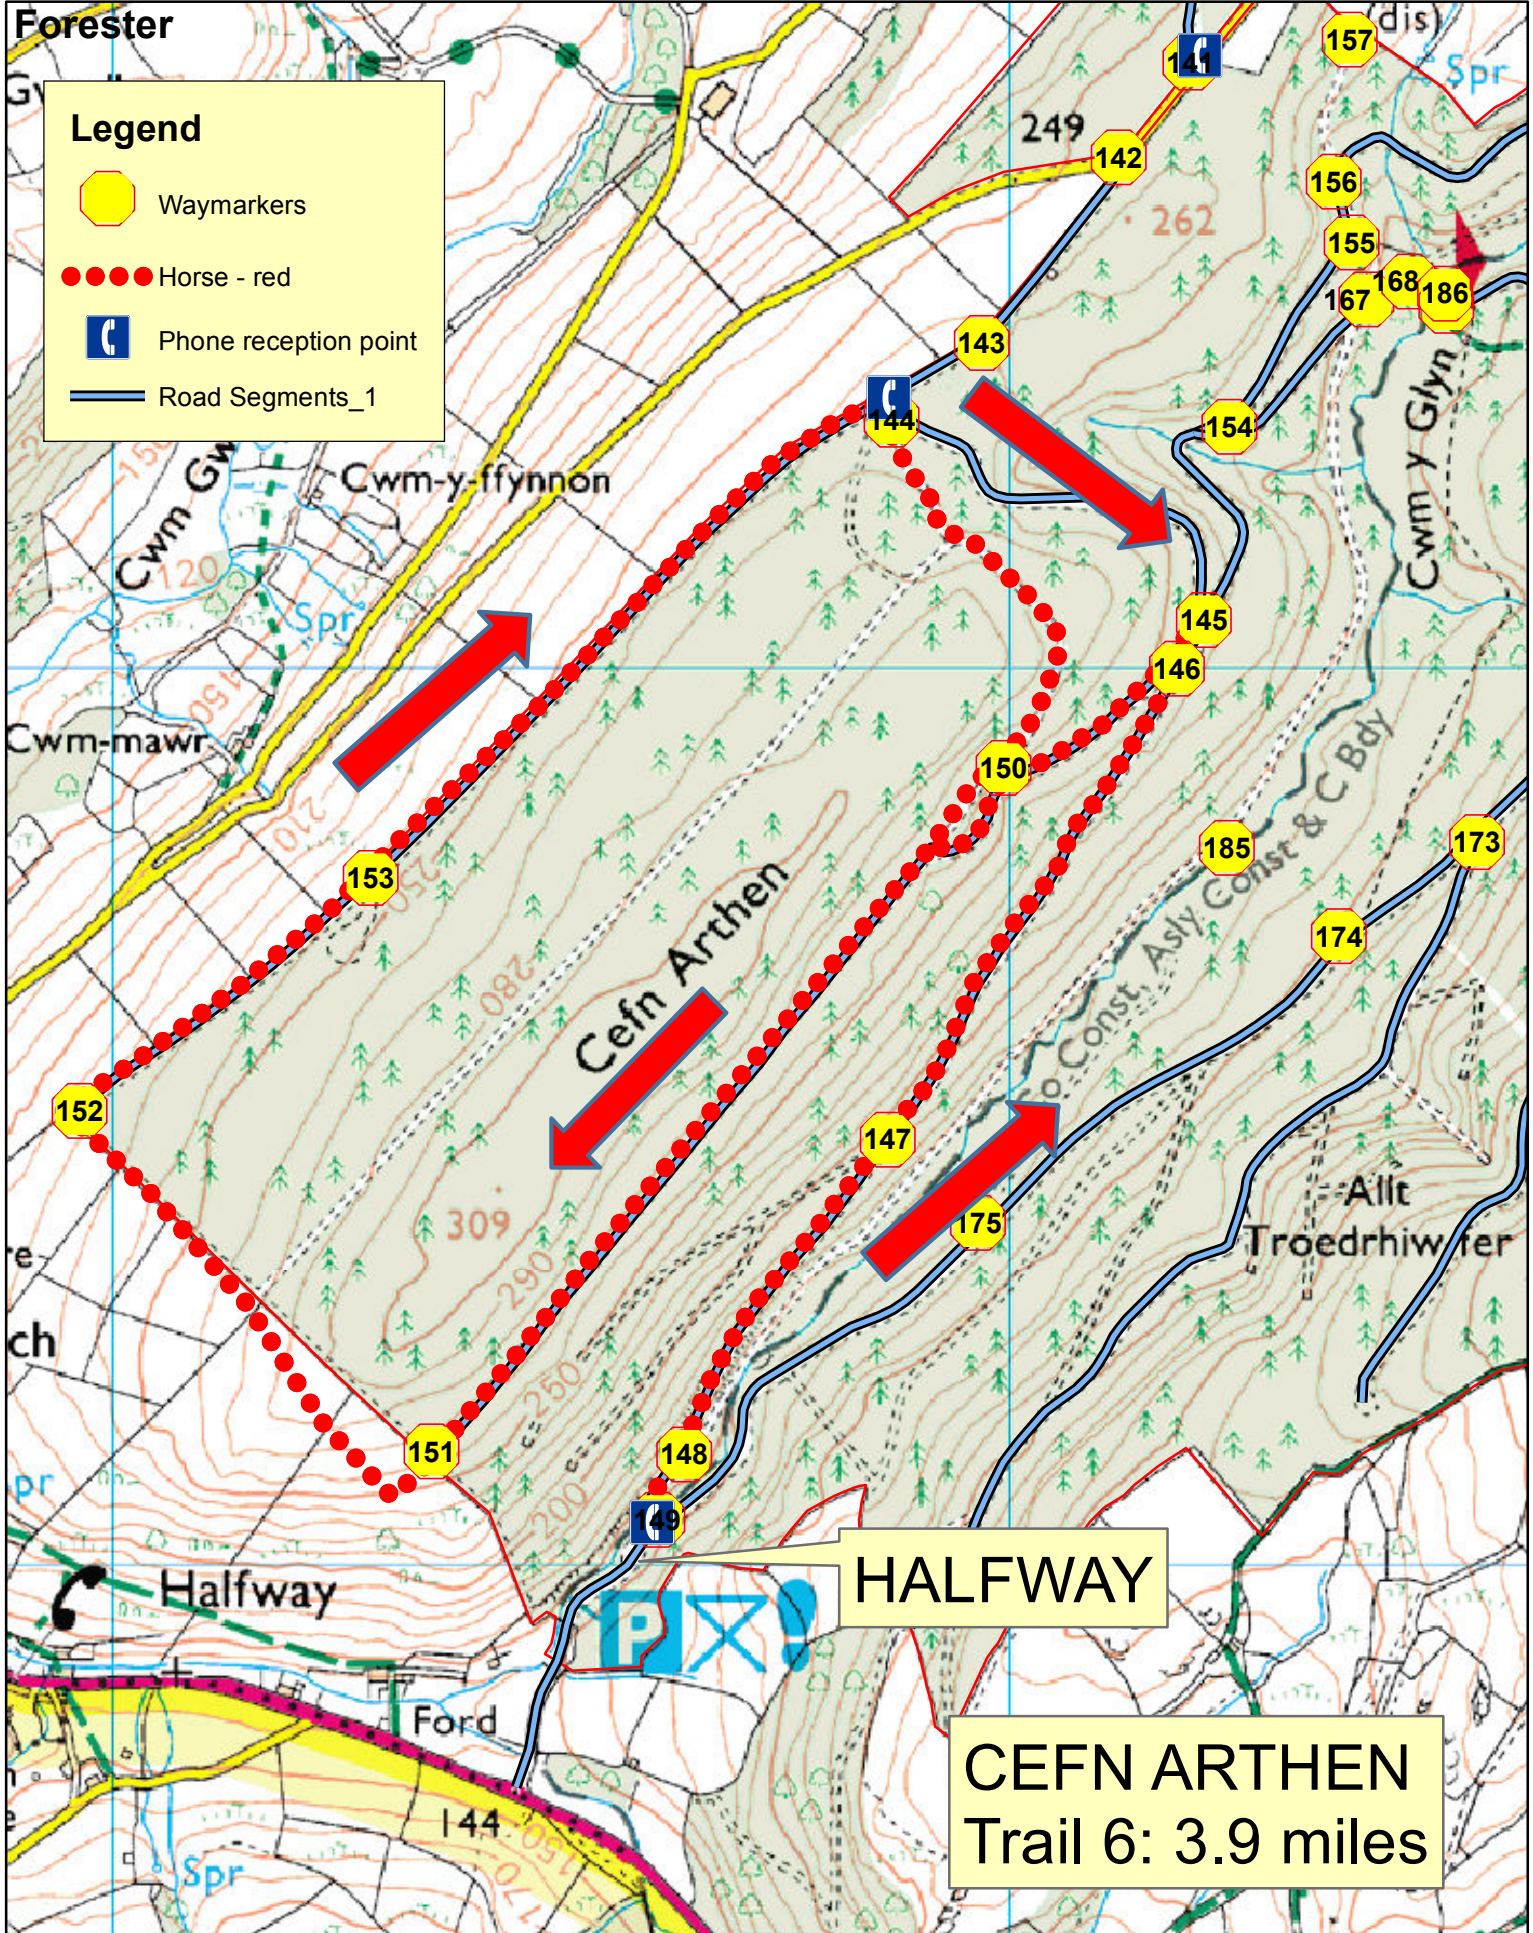

**Legend**

-  Waymarkers
-  Horse - red
-  Phone reception point
-  Road Segments\_1

Forest District - Llanymddyfri  
 Title  
 Type of Map -  
 Scale - 1:8,436  
 Date: 17/02/2015

Management Area		FC Road	
Compartment Bdy		Ride	
Compartment No. and area (ha)	2032 32	O/H Powerline	
Sub-Compartment Bdy		Ancient Monuments (Scheduled/Unscheduled)	
Sub-Compartment, Species & Planting Year	SSDF	Recreation Site	

# Crychan Forest Trails

## Cefn Arthen

<b>6</b>
----------

Trail type     Horse  
 Start point    Halfway  
 Inspector  
 Date

Post	Track	Condition	Post
149	Forest road		148
148	Forest road		147
147	Forest road		146
146	Hard track		150
150	Hard track		151
151	Soft track	Seat	152
152	Forest road		153
153	Forest road	Seat	144
144	Soft track		150
150	Hard track		146
146	Forest road		147
147	Forest road		148
148	Forest road		149