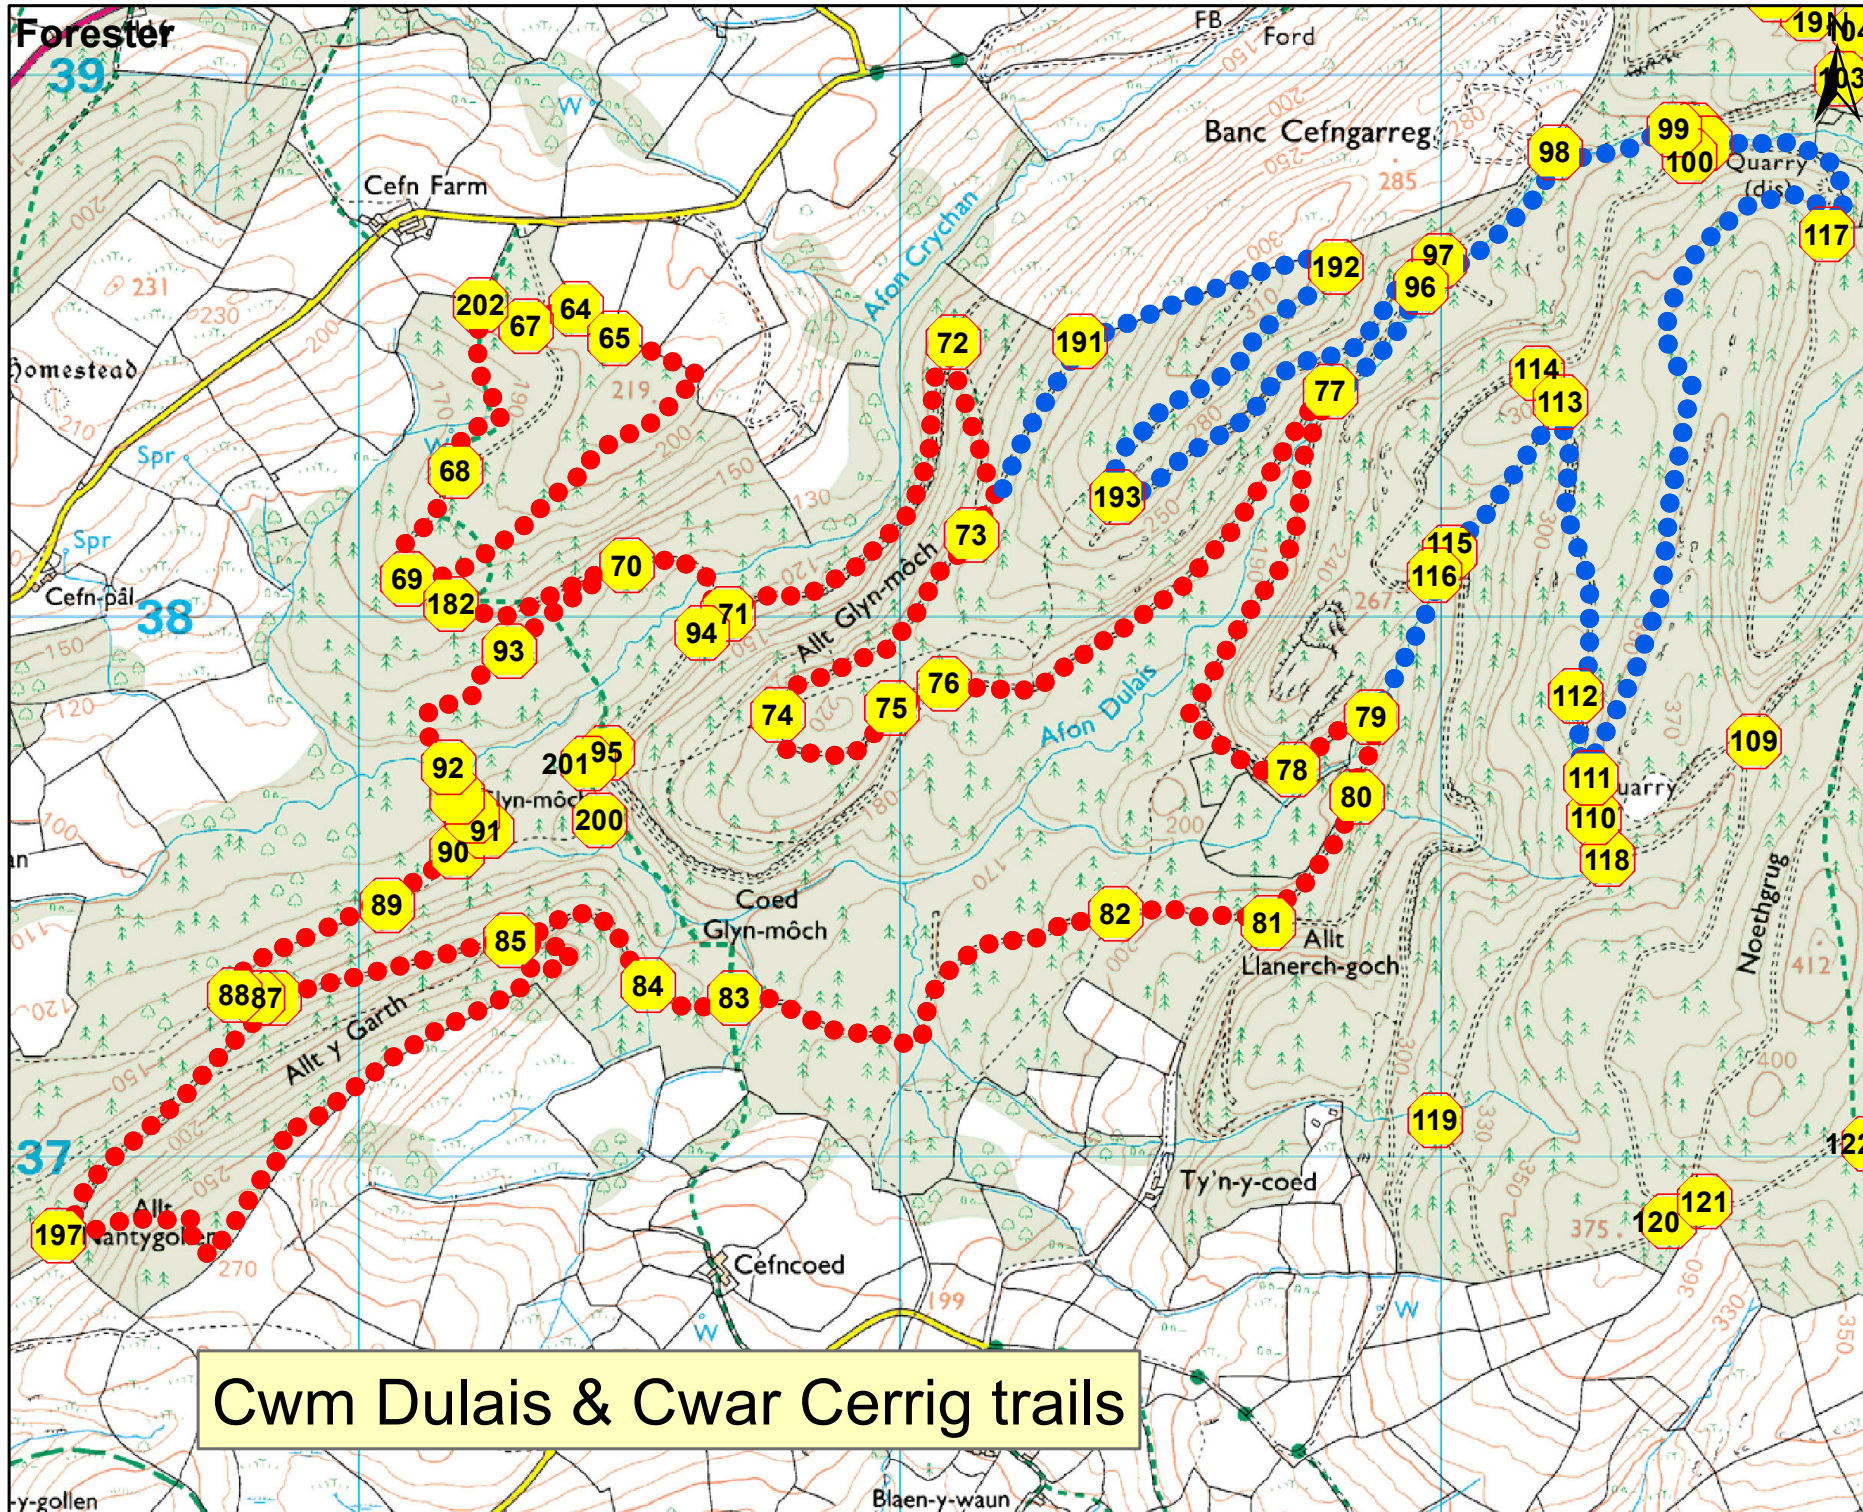

Forest District - Llanymddyfri
Title -
Type of Map - Stock
Scale - 1:13,967
Date: 27/06/2019

- | | | |
|--|-----|------------|
| FC Road | --- | ==== |
| Ride | --- | ==== |
| O/H Powerline | --- | --- |
| Ancient Monuments (Scheduled/Unscheduled) | --- | + |
| Recreation Site | --- | --- |
| Management Area | --- | --- |
| Compartment Bdy | --- | --- |
| Compartment No, and area (ha) | --- | 2032 32 |
| Sub-Compartment Bdy | --- | --- |
| Sub-Compartment, Species & Planting Year | --- | 550F |

Cwm Dulais & Cwar Cerrig trails