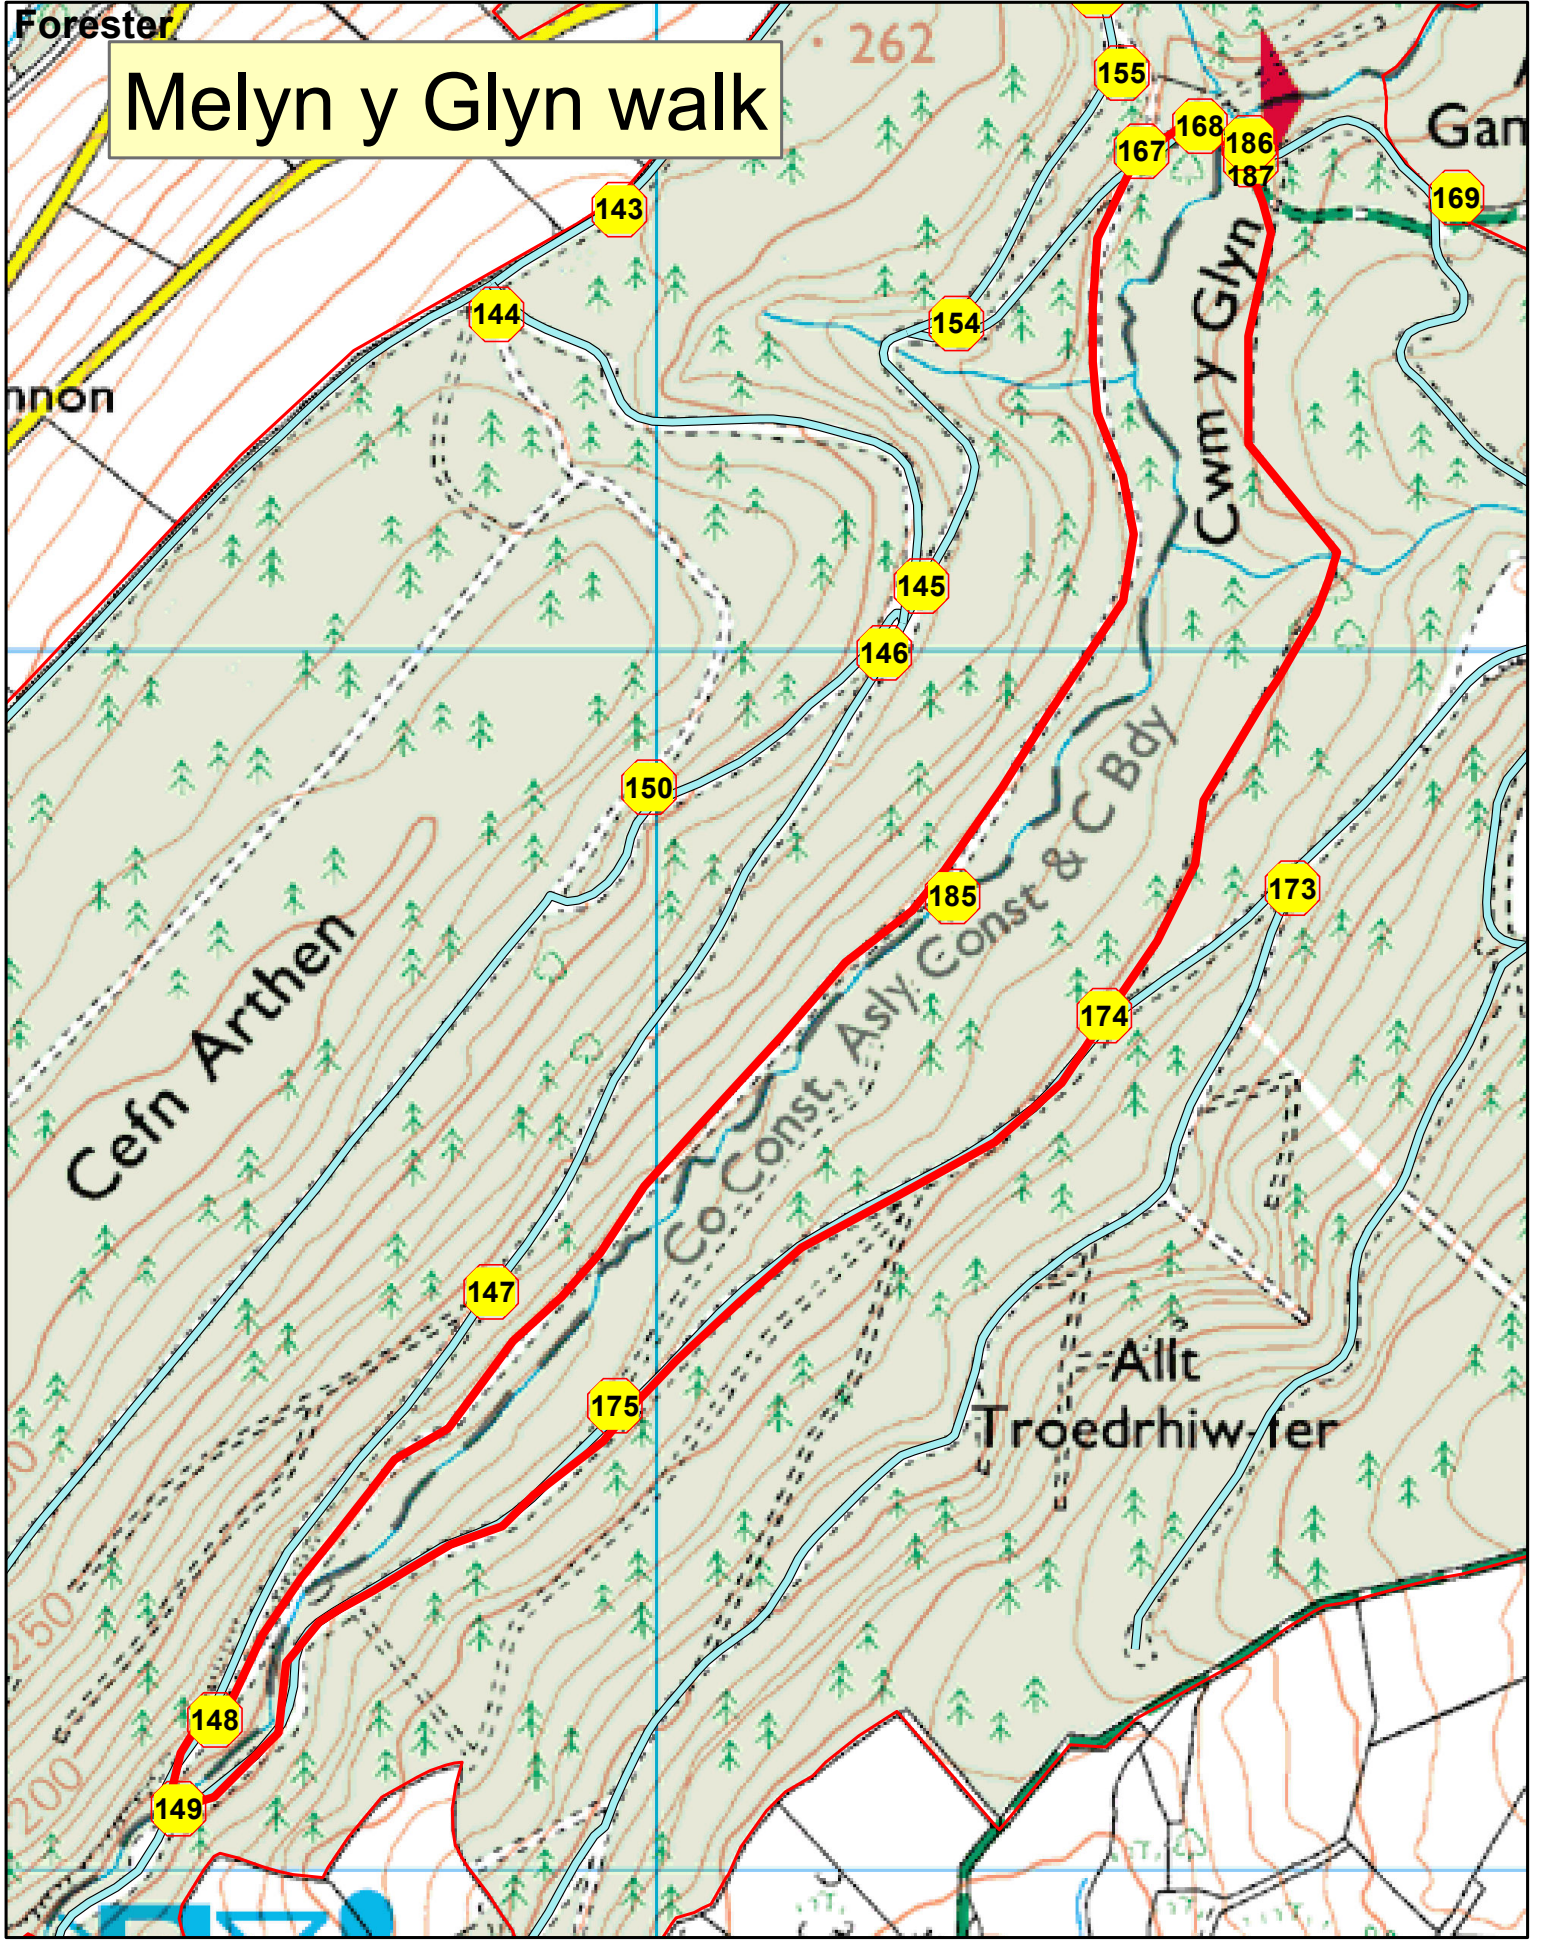

Forester

Melyn y Glyn walk

Forest District - Llanymddyfri
 Title
 Type of Map -
 Scale - 1:6,198
 Date: 09/01/2019

Management Area	---	FC Road	---	---
Compartment Bdy	---	Ride	---	---
Compartment No. and area (ha)	2032 32	O/H Powerline	---	---
Sub-Compartment Bdy	---	Ancient Monuments (Scheduled/Unscheduled)	---	---
Sub-Compartment, Species & Planting Year	ss&P	Recreation Site	---	---