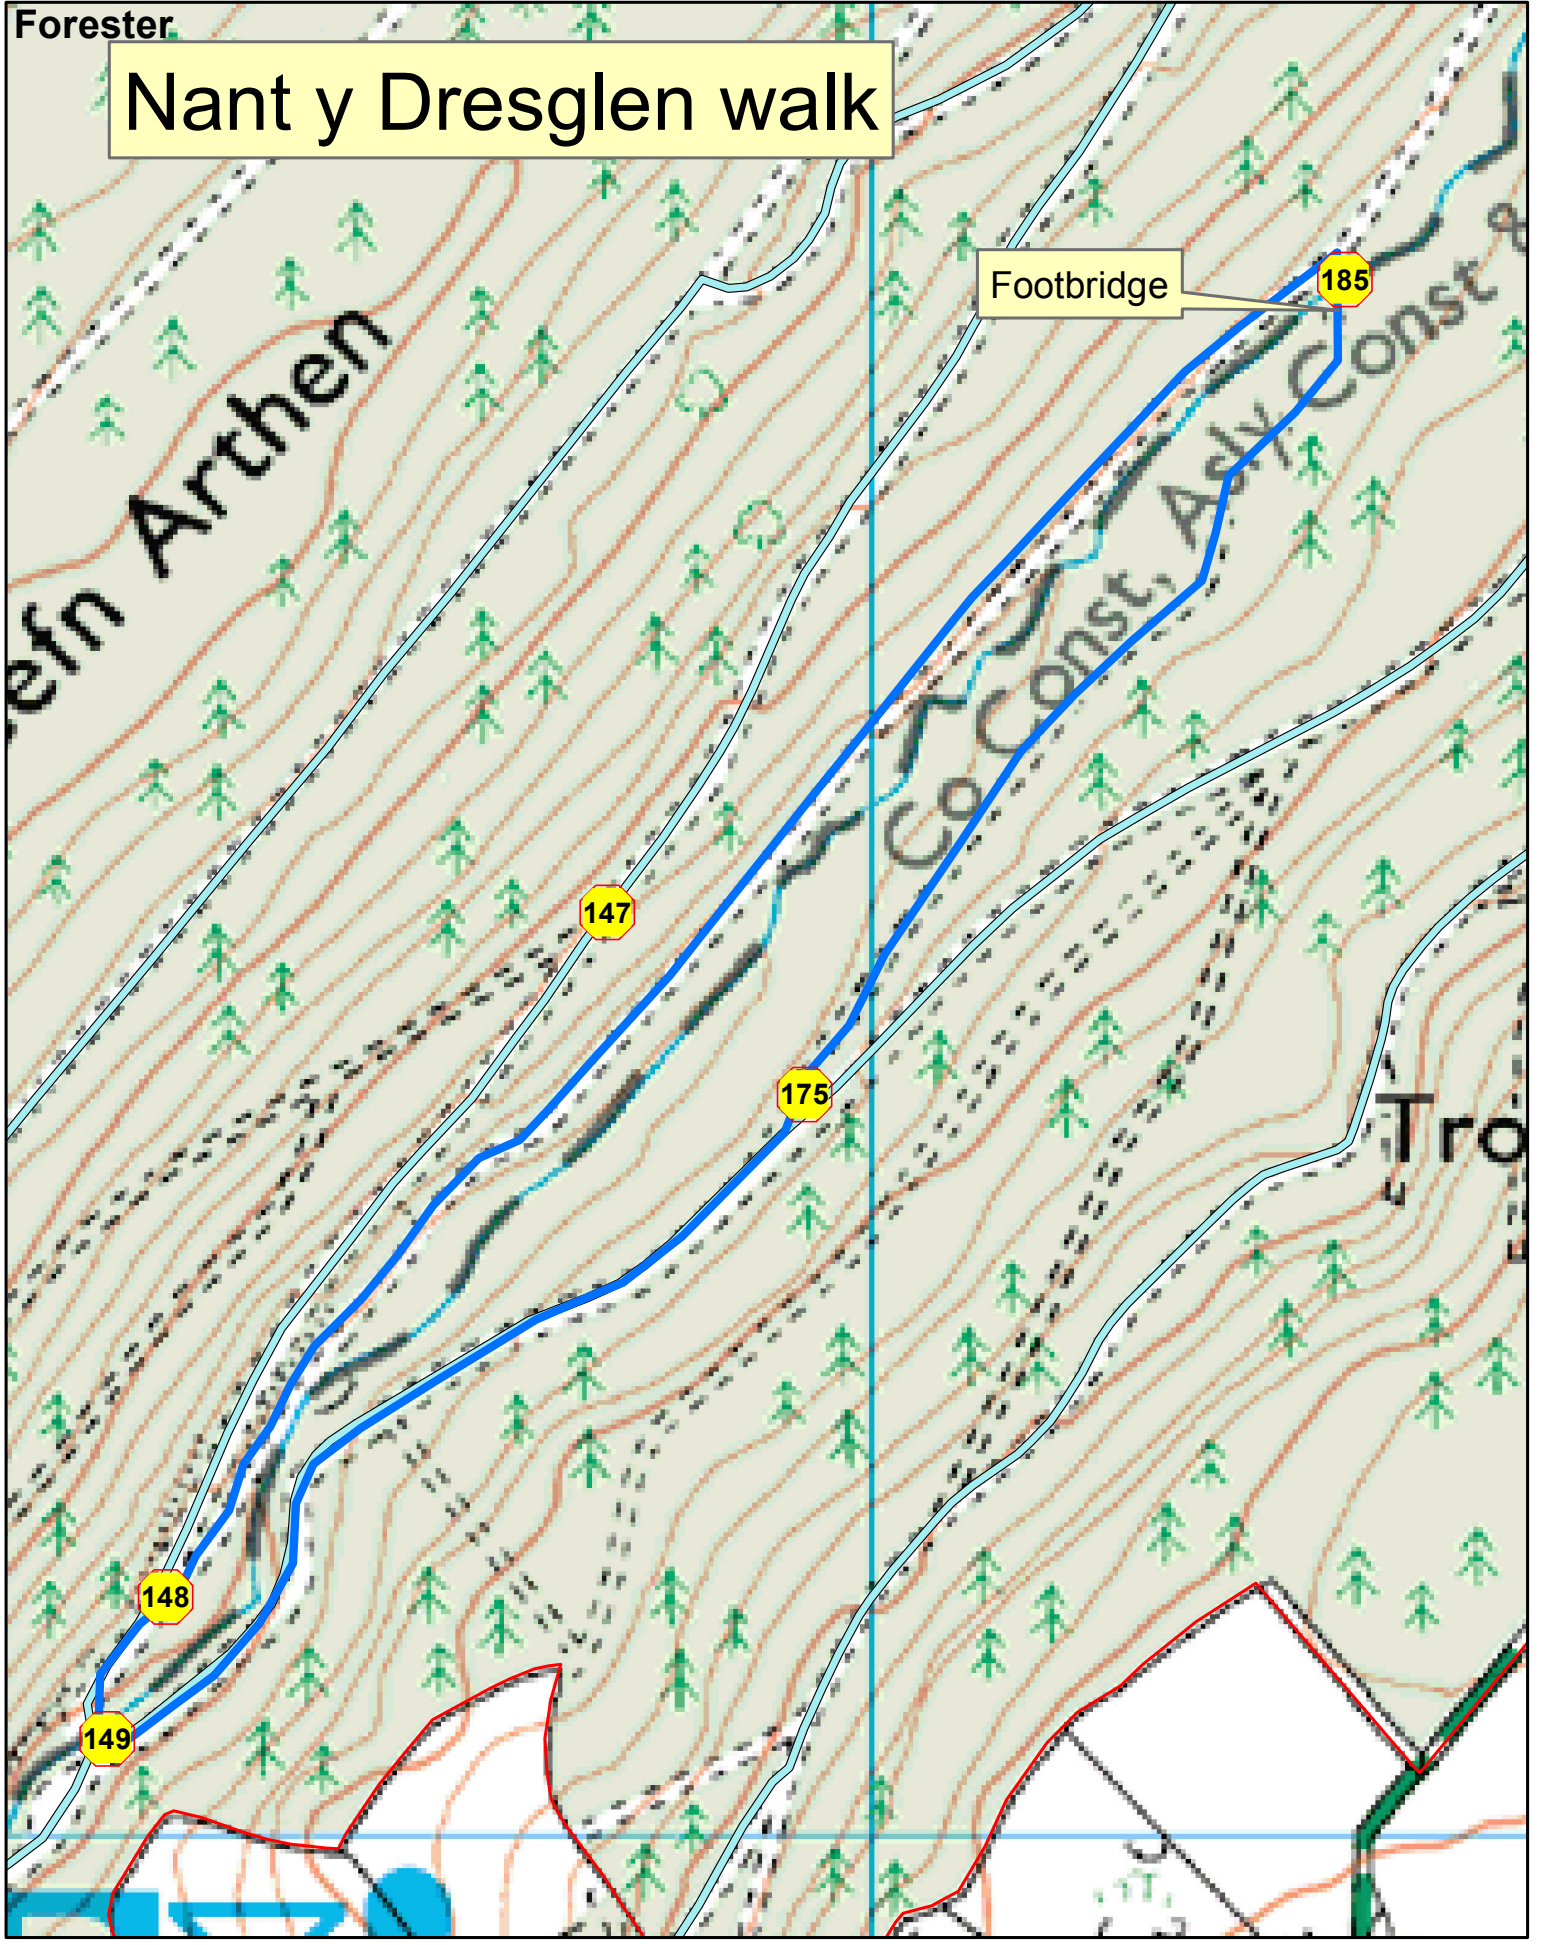

# Nant y Dresglen walk

**Forest District** - Llanyddyfri  
**Title**  
**Type of Map** -  
**Scale** - 1:3,882  
**Date**: 09/01/2019

Management Area	---	FC Road	---	====
Compartment Bdy	---	Ride	---	====
Compartment No. and area (ha)	2032 32	O/H Powerline	---	+
Sub-Compartment Bdy	---	Ancient Monuments (Scheduled/Unscheduled)	---	+
Sub-Compartment, Species & Planting Year	SS&P	Recreation Site	---	+