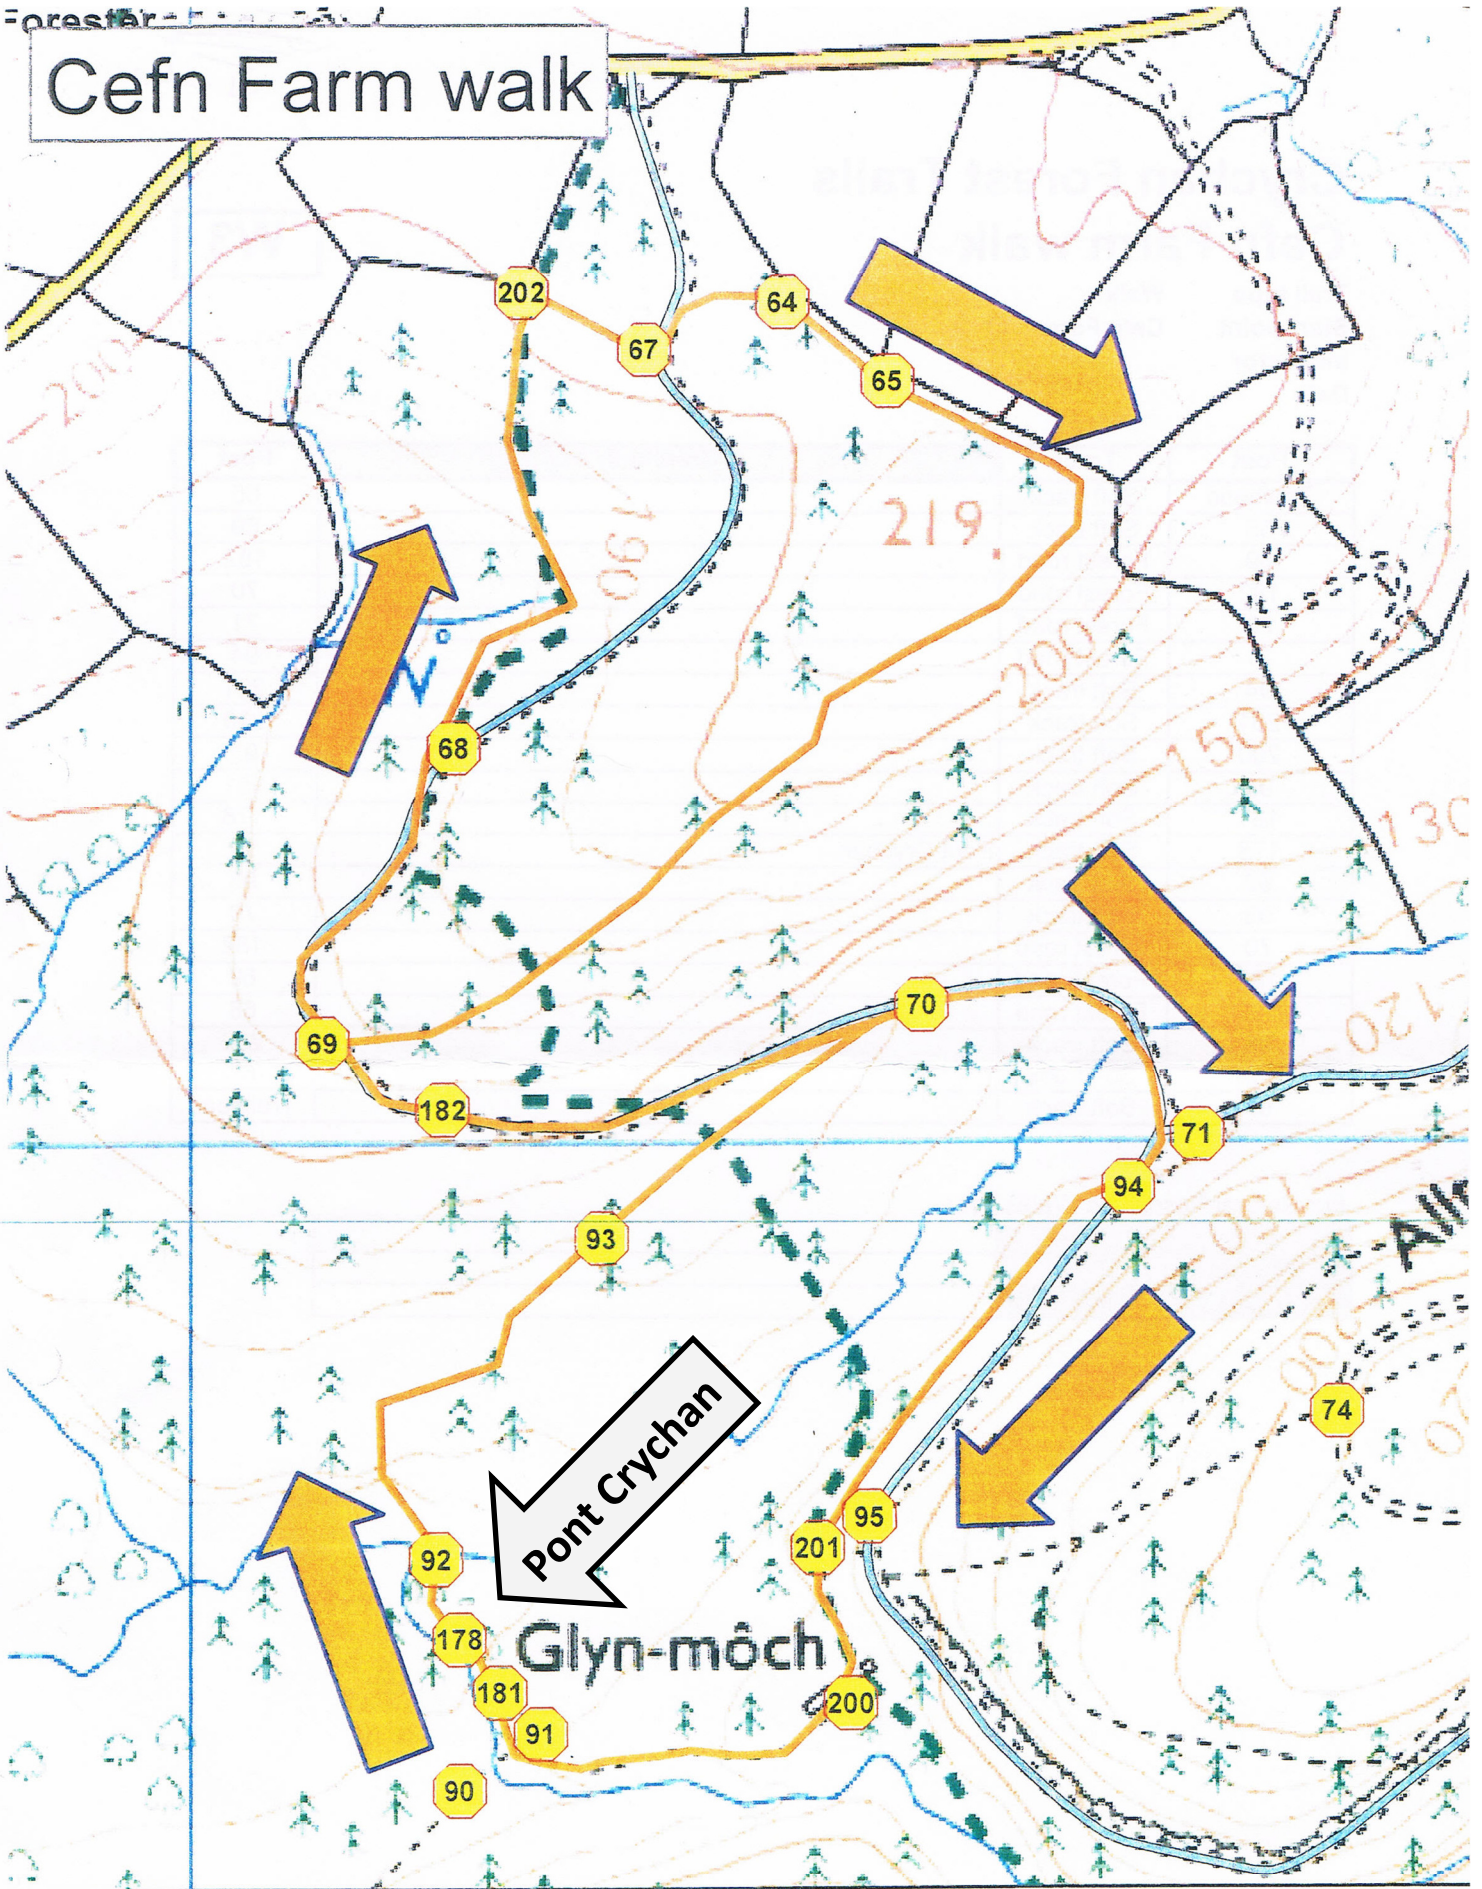

Cefn Farm walk

District - Llanymddyfri
 Title
 Type of Map -
 Scale - 1:5,003
 Date: 12/07/2019

Management Area	FC Road	
Compartment Bdy	Ride	
Compartment No. and area (ha)	O/H Powerline	
Sub-Compartment Bdy	Ancient Monuments (Scheduled/Unscheduled)	
Sub-Compartment	Recreation Site	
Species & Planting Year		